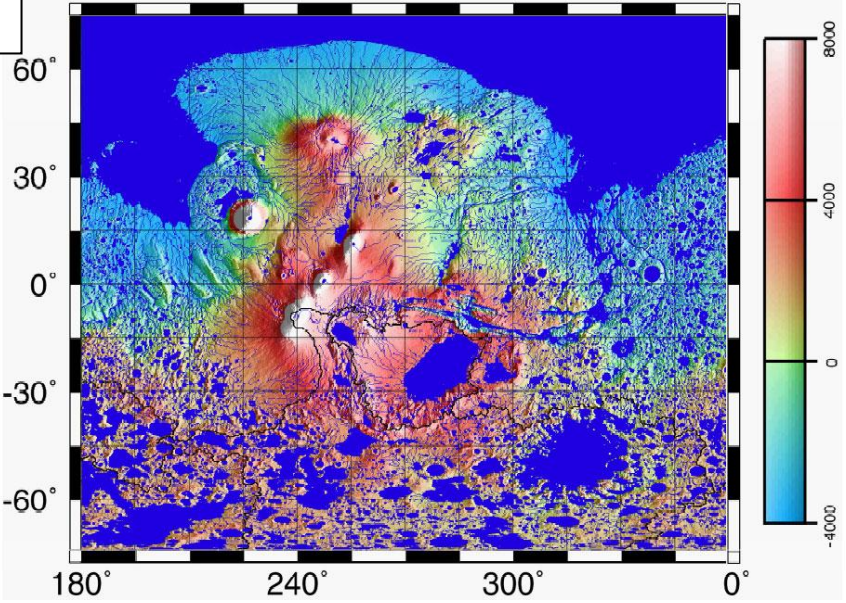

MARS DATA SET for PART 1

Topography showing model of water covered Martian Surface →

↓ Slope of Mars Topography from North Pole (left) to South Pole (right)

↓ Diagram of Earth Orbit and Mars Orbit

GROUND AND AIR TEMPERATURE SENSOR