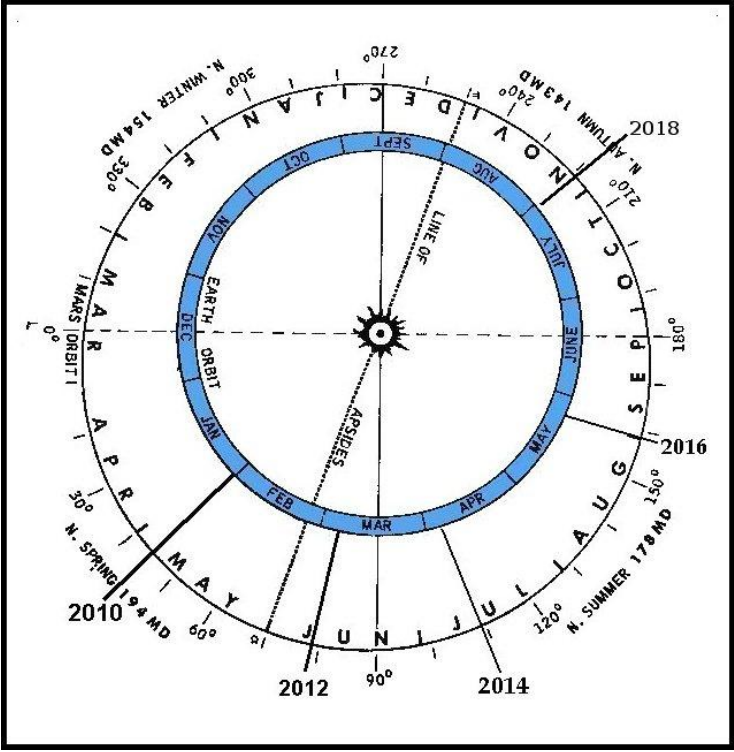

MARS DATA SET for PART 1

Topography showing model of water covered Martian Surface →

↓ Slope of Mars Topography from North Pole (left) to South Pole (right)

↓ Diagram of Earth Orbit and Mars Orbit

GROUND AND AIR TEMPERATURE SENSOR